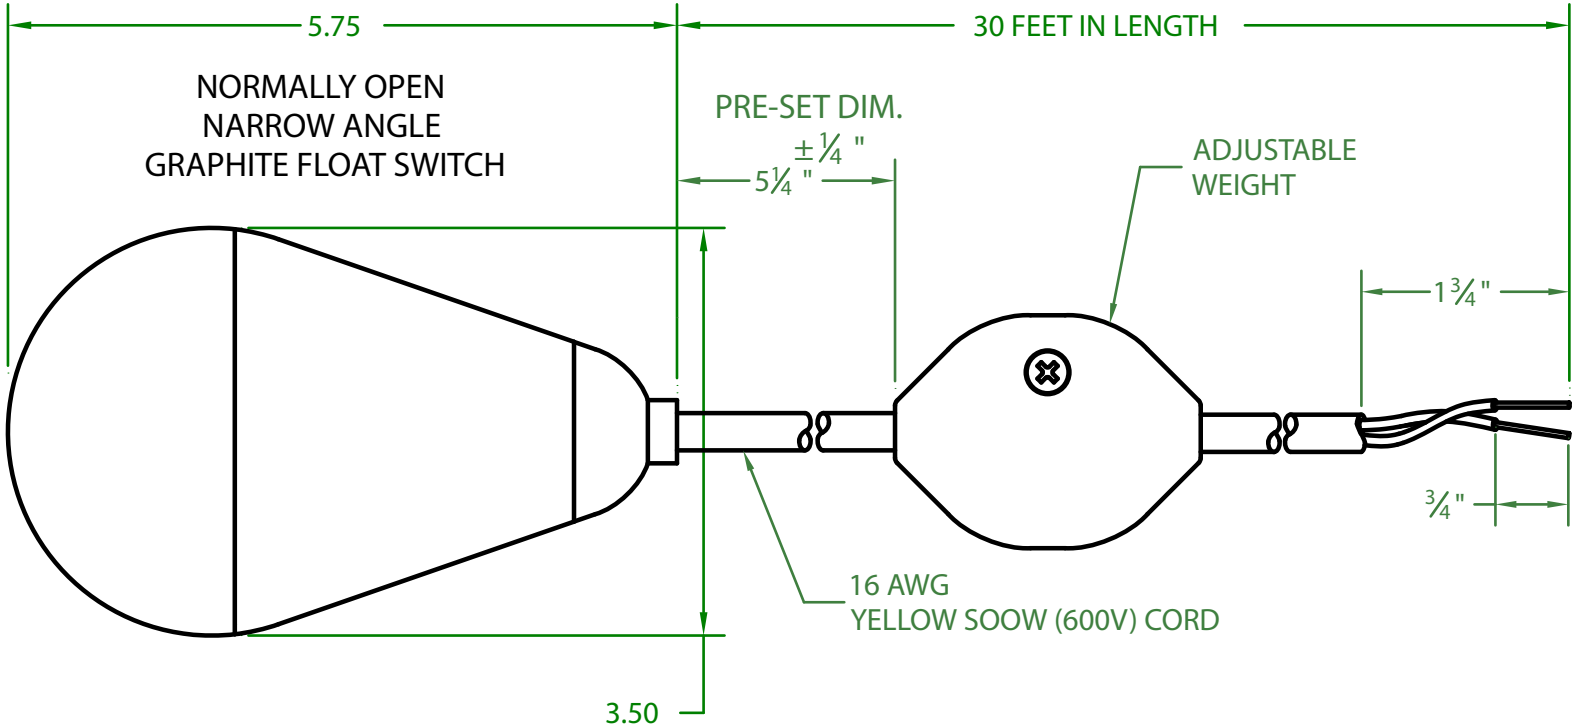

OPERATING ANGLE: CONTACTS CLOSE @ 5° ABOVE HORIZONTAL.
CONTACTS OPEN @ 5° BELOW HORIZONTAL.

ELECTRICAL RATINGS: 10 AMPS @ 120 VAC
5 AMPS @ 240 VAC

FLOAT MATERIAL: A.B.S.

J.J.S. July 16, 2013

Contactors - Relays - Switches

<http://www.mdius.com>